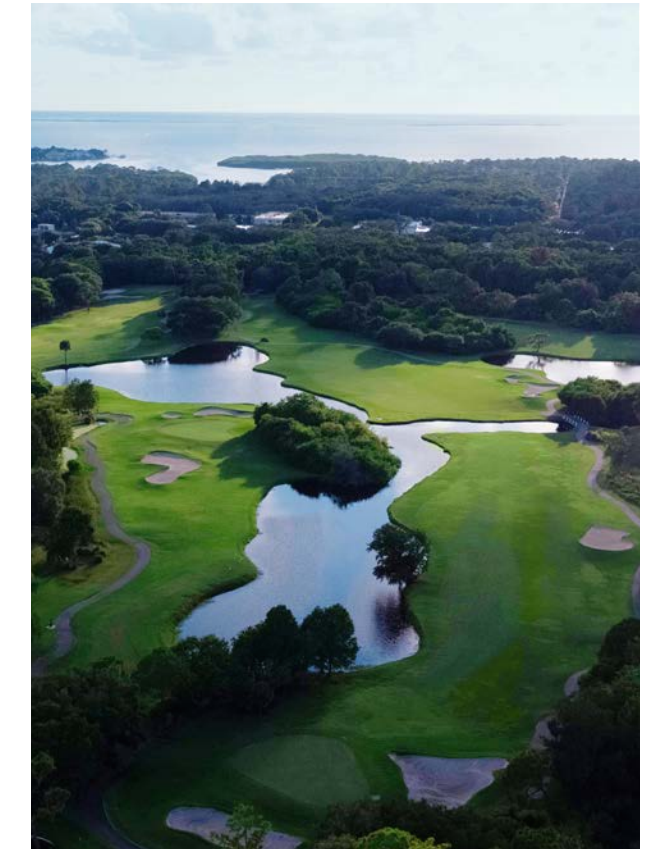

ALL GOLF MEMBERSHIPS AT THE CLUB AT INNISBROOK INCLUDE THE FOLLOWING:

- Complimentary use of driving range and golf balls
- Complimentary use of eleven Har-Tru tennis courts and three indoor racquetball courts
- Complimentary use of Innisbrook's state-of-the-art fitness center
- Member discounts on dining at four exquisite restaurants
- Access to all six pools, including the Loch Ness Monster pool with waterslides
- Member discounts on lessons, clinics and children's programs
- Access to the luxurious Salamander Spa with Member discounts on spa and salon services
- Special seasonal room rates for resort accommodations extending to family and friends
- Complimentary access to the Valspar PGA TOUR Championship at the Copperhead Course
- Membership charging privileges
- Monthly member newsletter
- Special discounted rates at other Salamander owned and managed properties.