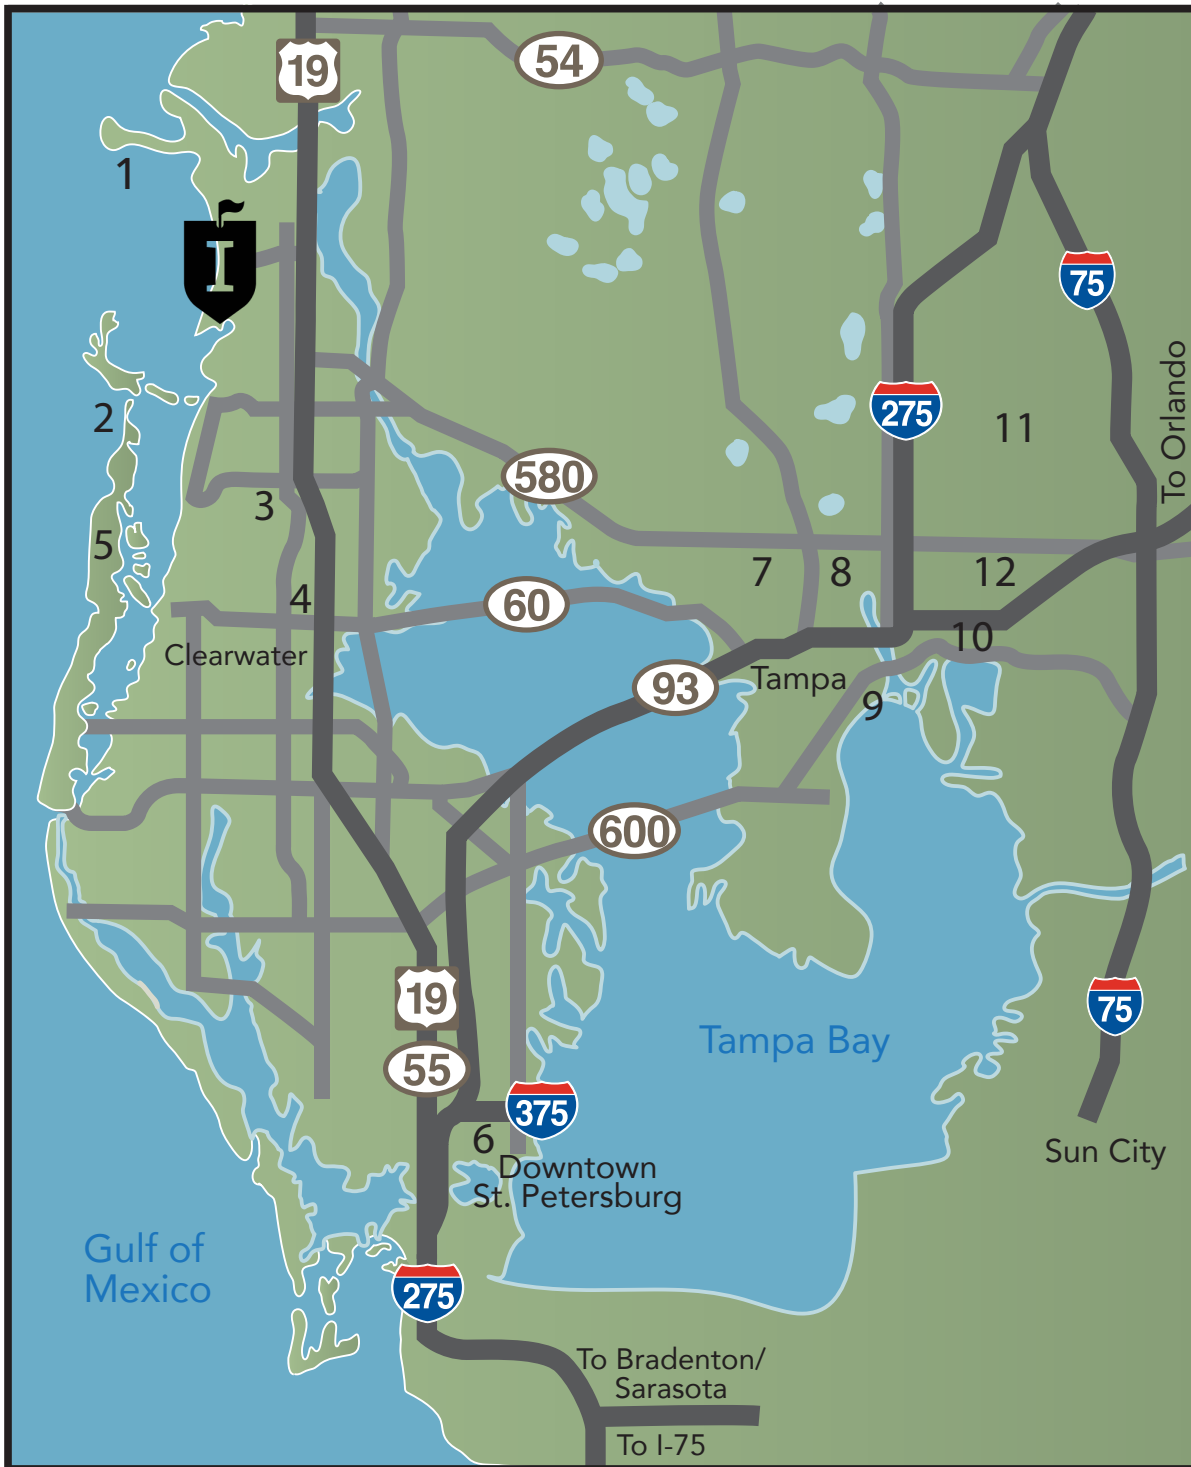

INNISBROOK

SALAMANDER COLLECTION

● TRAM STOPS

Welcome Gate
To US 19 / Belcher

Welcome Gate
To Klosterman Road
HR/Accy/Condo Sales
Tournament Office

PROXIMITY TO MAJOR ATTRACTIONS

- 1) Sponge Docks/Historic District
- 2) Caladesi/Honeymoon Islands
- 3) Knology Park
- 4) Brighthouse Field
- 5) Clearwater Beach
- 6) Tropicana Field
- 7) Tampa Int'l Airport/Int'l Mall
- 8) Raymond James Stadium
- 9) Hyde Park
- 10) Channelside/Ybor City
- 11) Busch Gardens
- 12) Hard Rock Casino